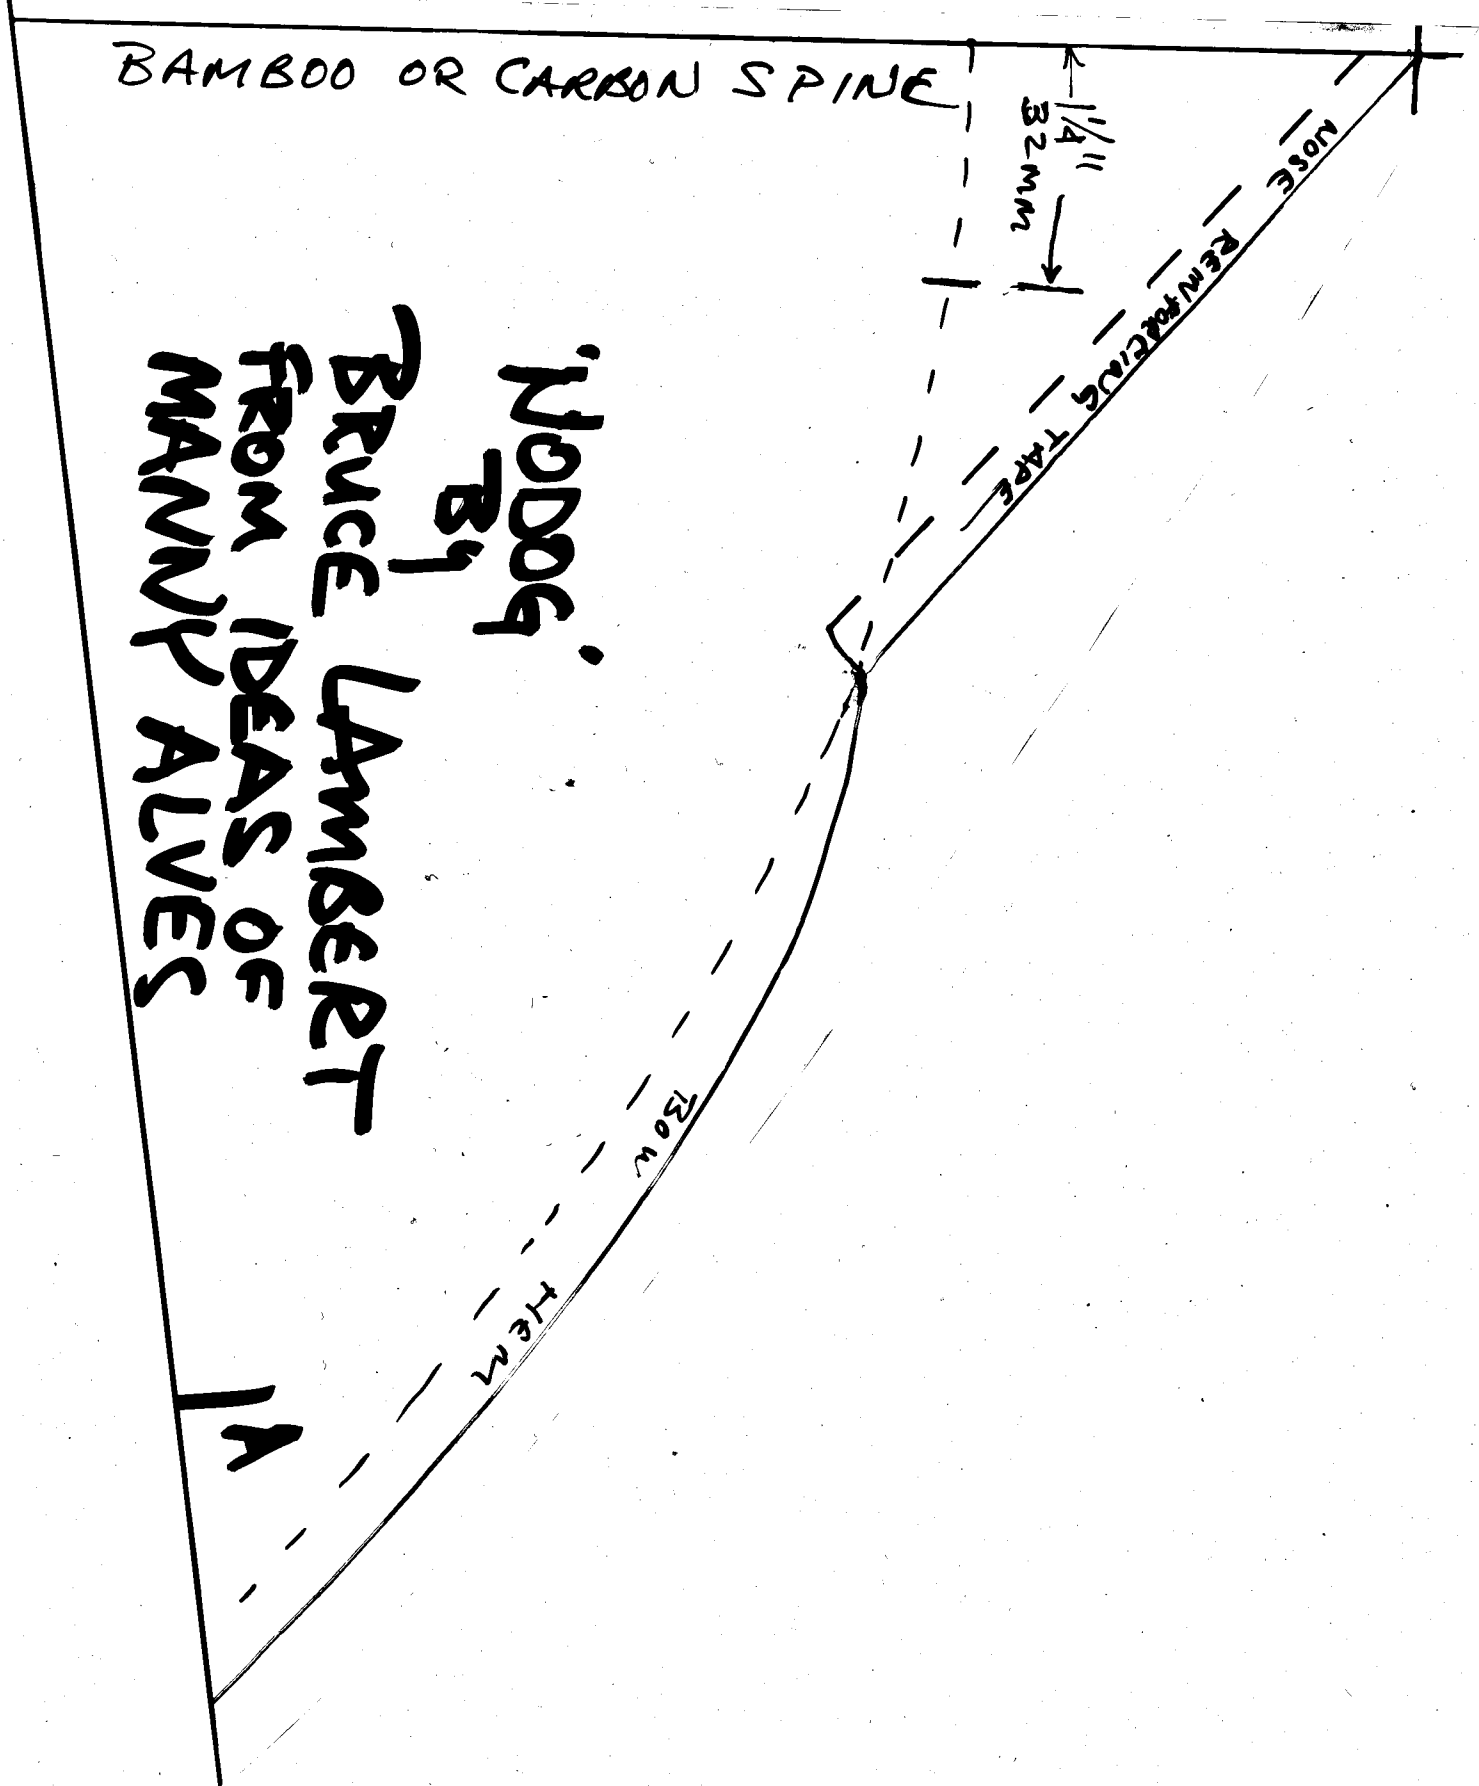

BAMBOO OR CARBON SPINE

1/4"  
32mm

MOSE  
RETRACTING TAPE

NODOG  
By  
BRUCE LAMBERT  
FROM IDEAS OF  
MANVY ALVES

30W

HEM

1A

LOWER  
BRIDLE PT.

BRACE'S  
INNOVATION

18

A

.060" CARBON FIBER  
25 1/8" 638 MM.

Bow

10 1/2"  
267 MM

BRUCE'S 'NODOS'

WIND RANGE 4-10 MPH