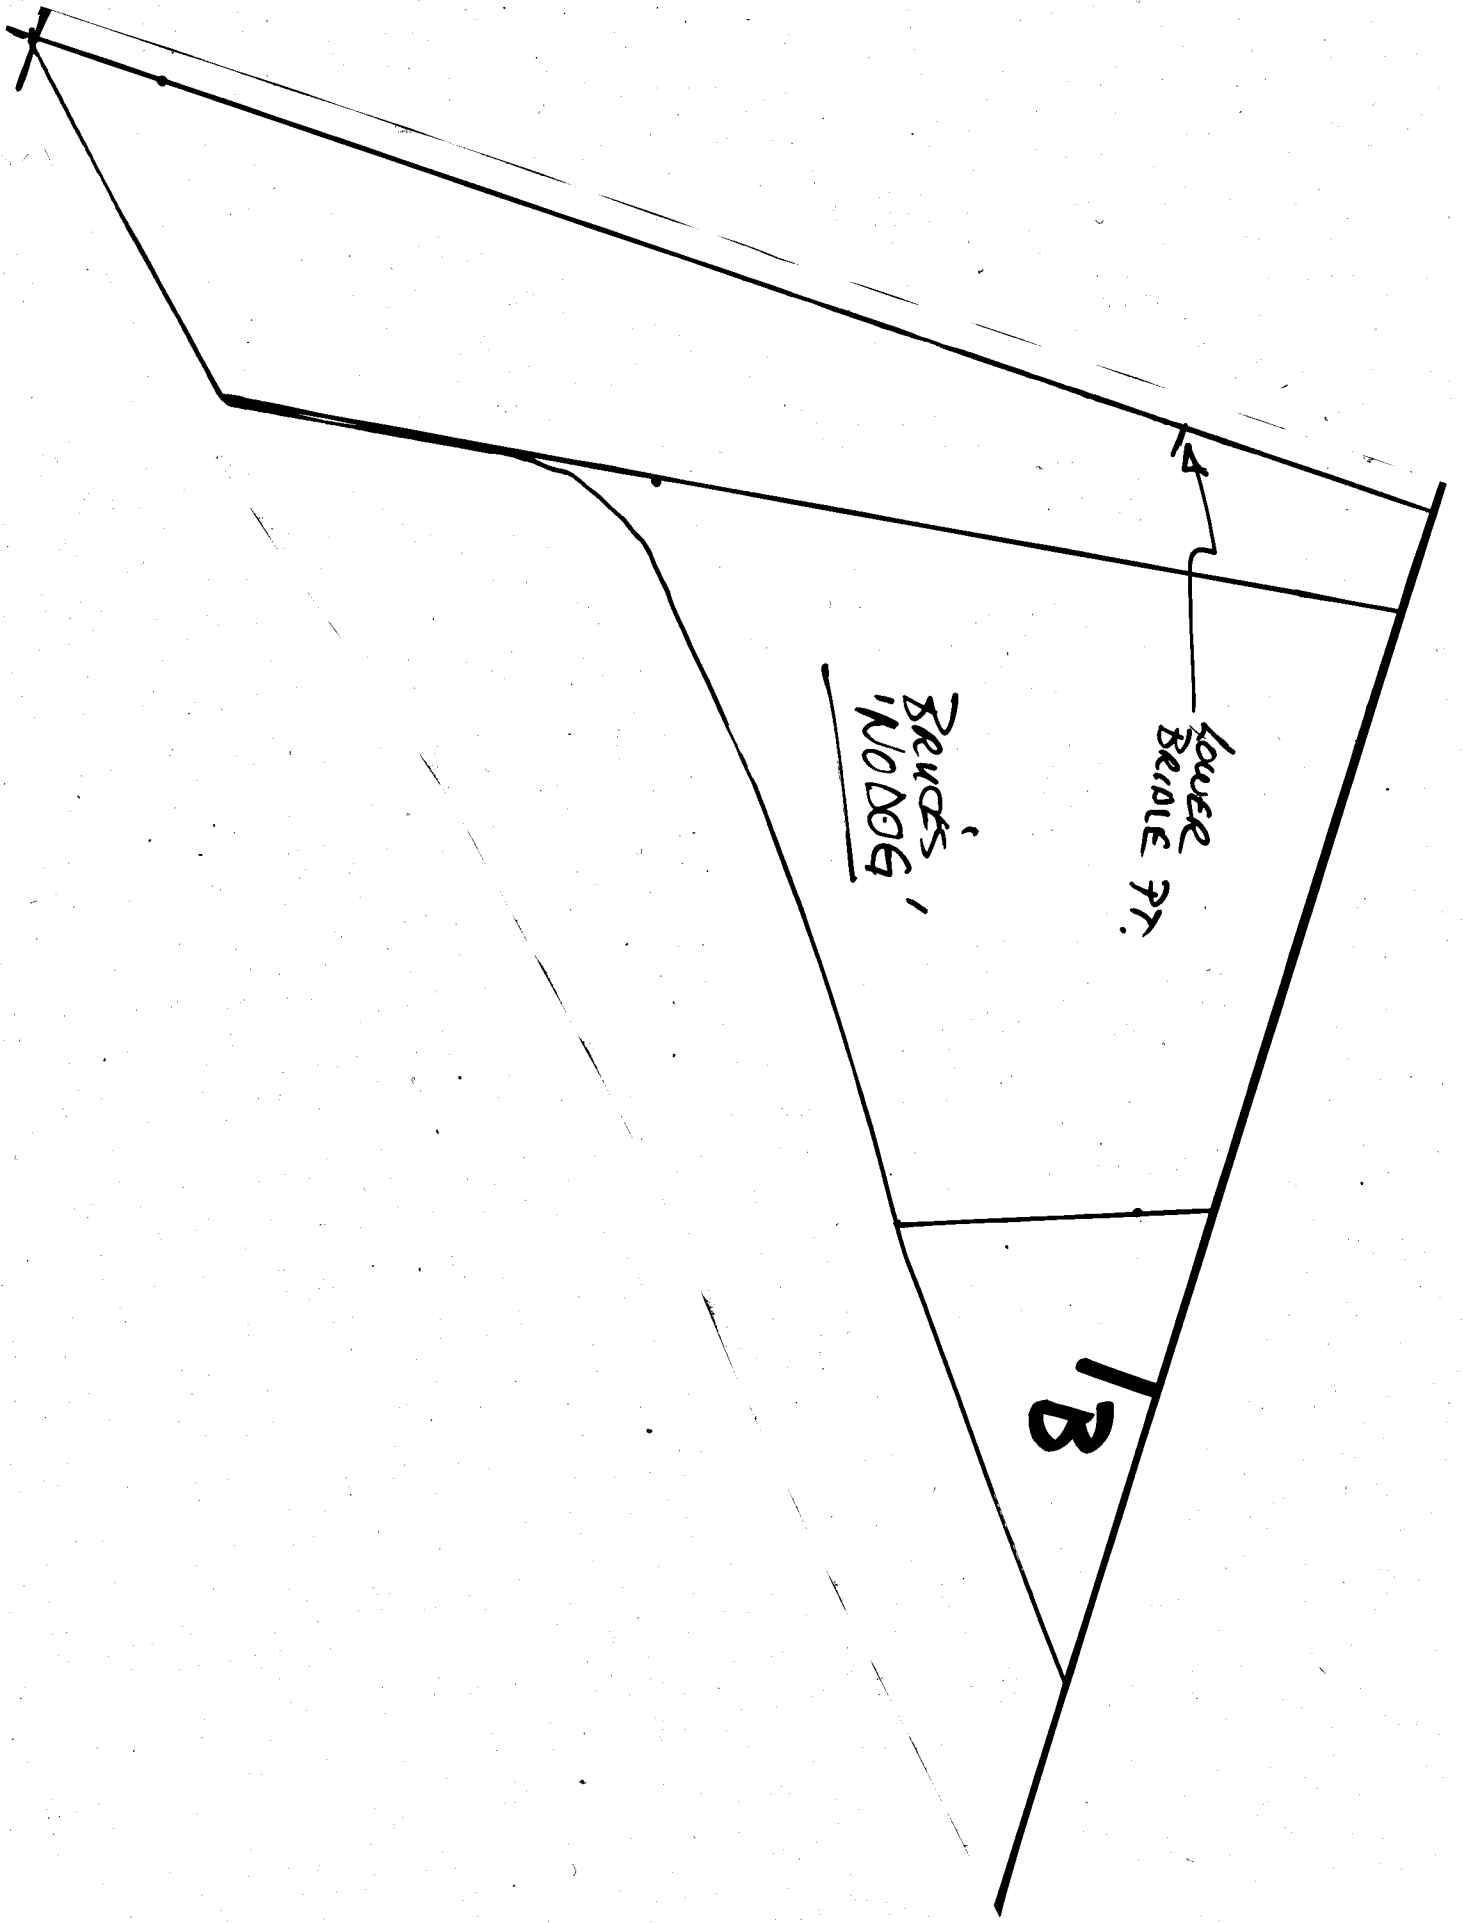

BAMBOO OR CARBON SPINE

1/4"  
32mm

MOSE  
RETRACTING TAPE

NODOG  
By  
BRUCE LAMBERT  
FROM IDEAS OF  
MANVY ALVES

30W

HEM

1A

LOWER  
BRIDLE PT.

BRACE'S  
INNOVATION

18

A

.060" CARBON FIBER  
25 1/8" 638 MM.

Bow

10 1/2"  
267 MM

BRUCE'S 'NODOS'

WIND RANGE 4-10 MPH